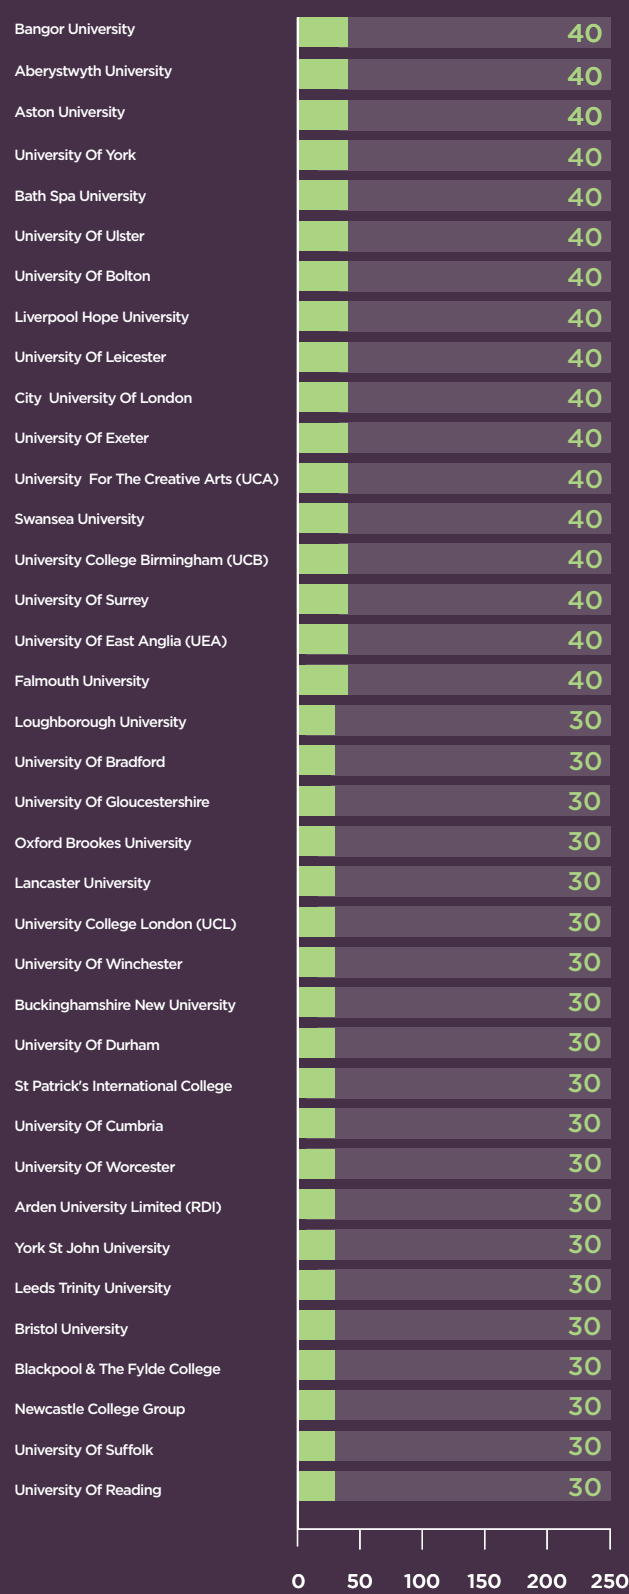

Domicile:

England, Wales & Northern Ireland

Population:

Approved, means-tested students, under 25, estranged^[1] from their parents

Academic Year:

2017/18

Total:

Count of students by provider

8080

1. "Estranged" means the customer has ticked the "You are irreconcilably estranged (have no contact with) from your parents and this will not change" box on their application.
 2. Results rounded to nearest 10 customers
 3. Where number of customers is less than 20 at any provider this has been shown as *

1. "Estranged" means the customer has ticked the "You are irreconcilably estranged (have no contact with) from your parents and this will not change" box on their application.
2. Results rounded to nearest 10 customers
3. Where number of customers is less than 20 at any provider this has been shown as *