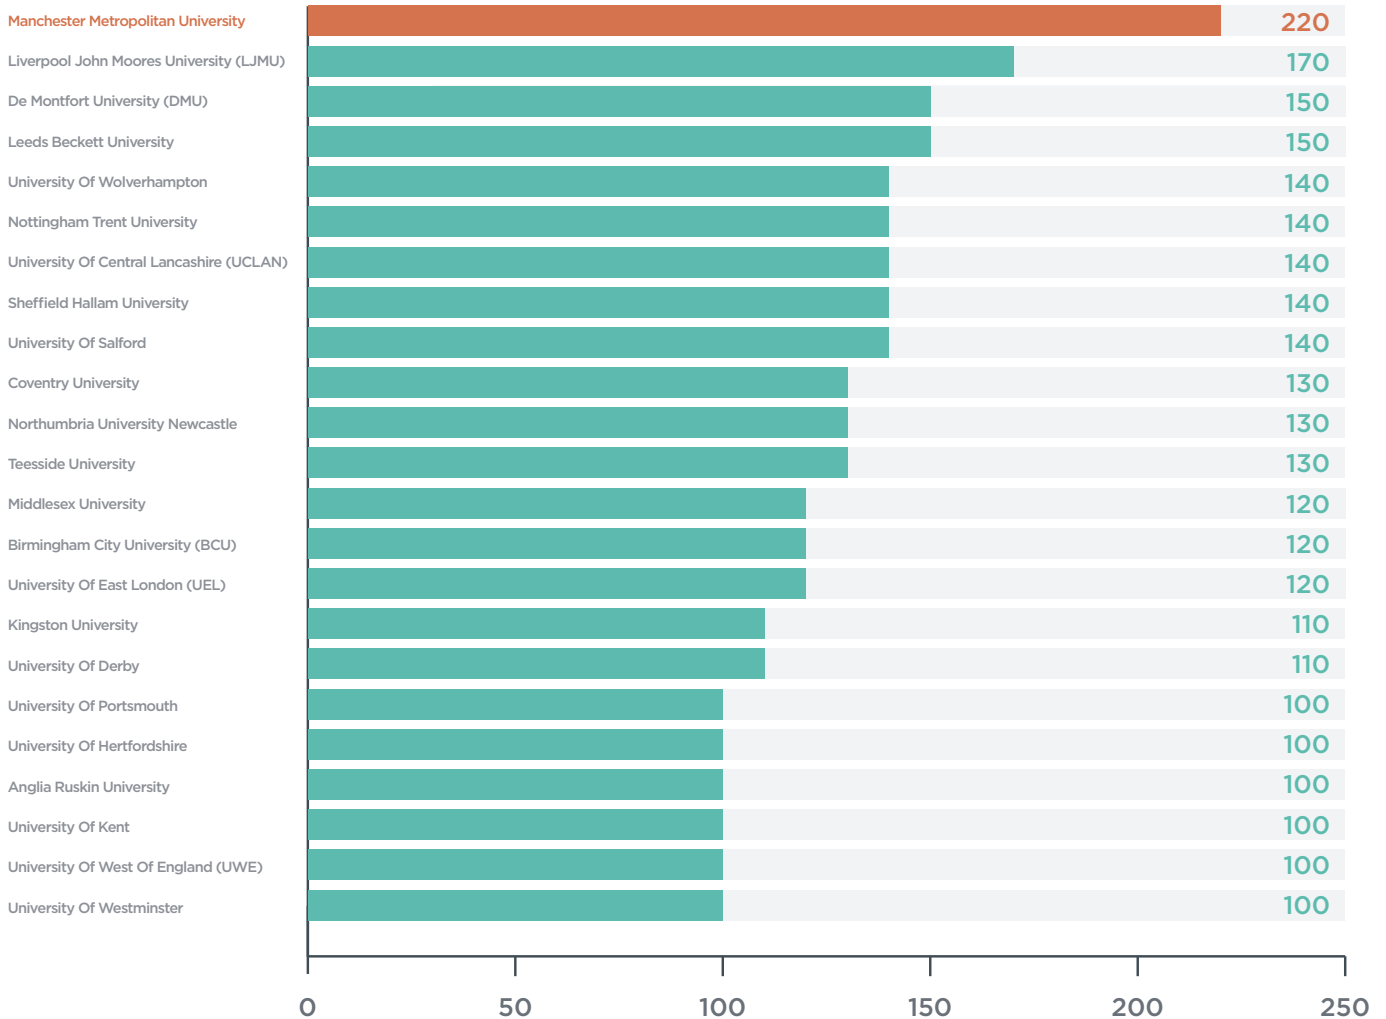

Domicile:

England, Wales & Northern Ireland

Population:

Approved, means-tested students, under 25, estranged^[1] from their parents

Academic Year:

2017/18

Total:

Count of students by provider

8080

1. "Estranged" means the customer has ticked the "You are irreconcilably estranged (have no contact with) from your parents and this will not change" box on their application.
 2. Results rounded to nearest 10 customers
 3. Where number of customers is less than 20 at any provider this has been shown as *

1. "Estranged" means the customer has ticked the "You are irreconcilably estranged (have no contact with) from your parents and this will not change" box on their application.
2. Results rounded to nearest 10 customers
3. Where number of customers is less than 20 at any provider this has been shown as *