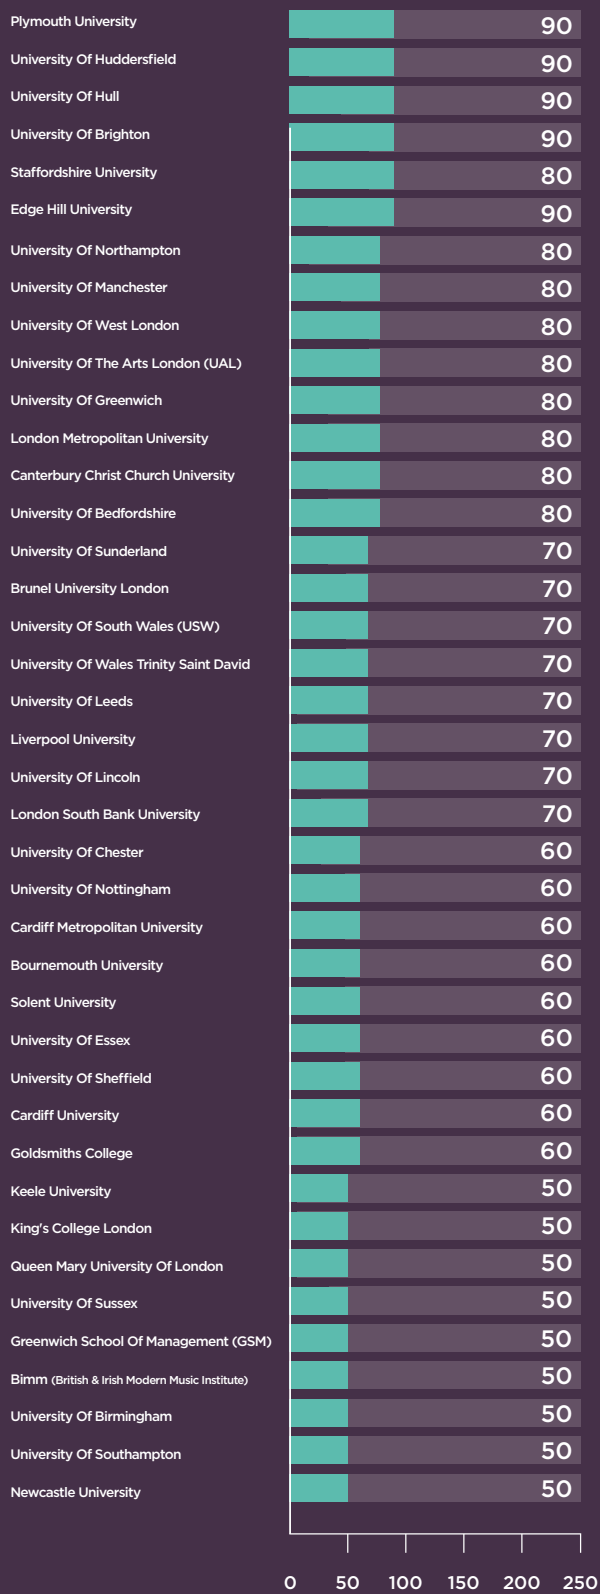

Domicile:

England, Wales & Northern Ireland

Population:

Approved, means-tested students, under 25, estranged^[1] from their parents

Academic Year:

2017/18

Total:

Count of students by provider

8080

1. "Estranged" means the customer has ticked the "You are irreconcilably estranged (have no contact with) from your parents and this will not change" box on their application.
 2. Results rounded to nearest 10 customers
 3. Where number of customers is less than 20 at any provider this has been shown as *

1. "Estranged" means the customer has ticked the "You are irreconcilably estranged (have no contact with) from your parents and this will not change" box on their application.
2. Results rounded to nearest 10 customers
3. Where number of customers is less than 20 at any provider this has been shown as *